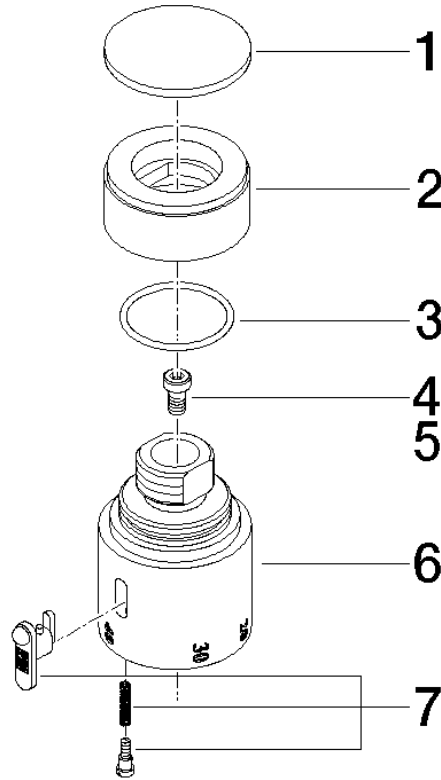

11 420 220

	Brushed Platinum	11 420 220-06
	Chrome	11 420 220-00
	Platinum	11 420 220-08
	Durabress (23kt Gold)	11 420 220-09

Temperature control handle - Brushed Platinum

MADISON

11 420 220

11 420 220

11 420 220

Parts for other finishes can be found here: [Chrome](#)

Spare parts list

No.	Item Number	Name	Quantity used	Delivery time
3	09 14 10 040 90	seal	1	2
4	90 30 30 027 00 90	screw	1	2
5	09 30 33 004 90	screw	1	2
7	90 21 33 020 00 90	handle	1	2